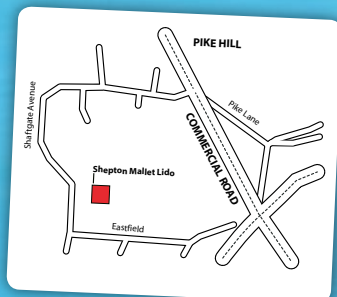

OPENING TIMES

Weekdays:

During school term time: 12.00pm - 7.00pm

During school holidays: 10.30am - 7.00pm

Weekends:

10.30am - 7.00pm

You can find us at:

Shaftgate Avenue,

Shepton Mallet,

Somerset

BA4 5YA

Tel: 01749 342126

For more information call us on 01749 342126
or visit www.avalonleisure.co.uk