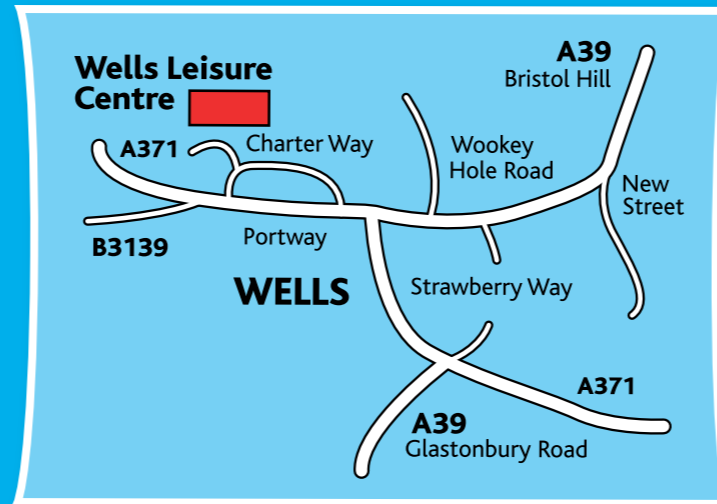

www.avalonleisure.co.uk

Pool Timetable

Early Morning Swim • Fun Sessions
50+ Sessions and much more!

WELLS LEISURE CENTRE
Charter Way, Wells, Somerset, BA5 2FB
(01749) 670055
www.avalonleisure.co.uk

Avalon Leisure manage Wells Leisure Centre on behalf of Western Community Leisure in partnership with Mendip District Council.