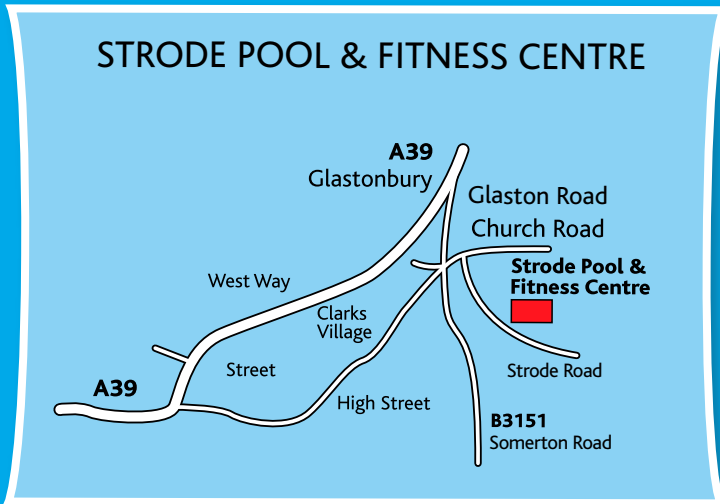

Avalon Leisure

recommend telephoning before visiting our Centre,
to check that your desired activity is available
on **(01458) 443918**

- Please call to enquire about other services and activities we offer.
- Please be aware that restrictions may apply to certain activities.
- The Management reserve the right to cancel or modify any services offered.
- All under eights must be accompanied by an adult of over sixteen years. Maximum of two under eights to one adult.

www.avalonleisure.co.uk