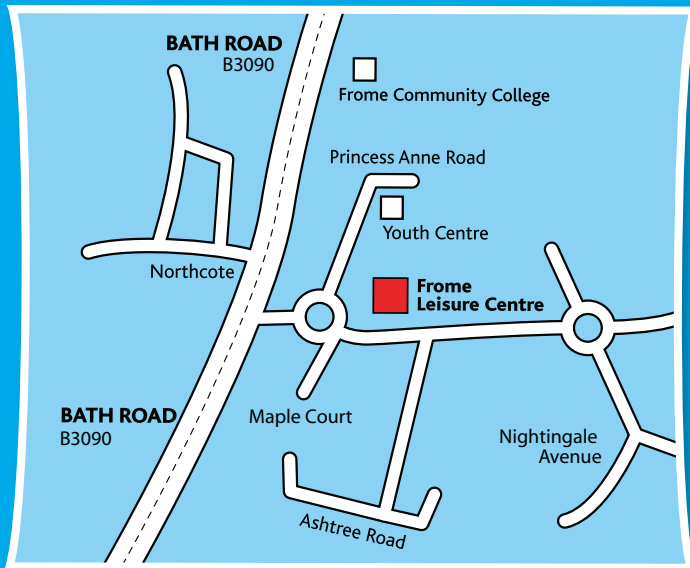

Avalon Leisure

recommend telephoning before visiting our centre,
to check that your desired activity is available
on **(01373) 465446**.

- Please call to enquire about other services and activities we offer.
- Please be aware that restrictions may apply to certain activities.
- The Management reserve the right to cancel or modify any services offered.
- All under eights must be accompanied by a person of over 16 years. Maximum of two under eights to every person of over 16 years.
- Any changes to the Pool Timetable will be advertised within the centre two weeks in advance.

www.avalonleisure.co.uk

INVESTOR IN PEOPLE

Avalon Leisure manage Frome Leisure Centre on behalf of
Western Community Leisure in partnership with Mendip District Council.